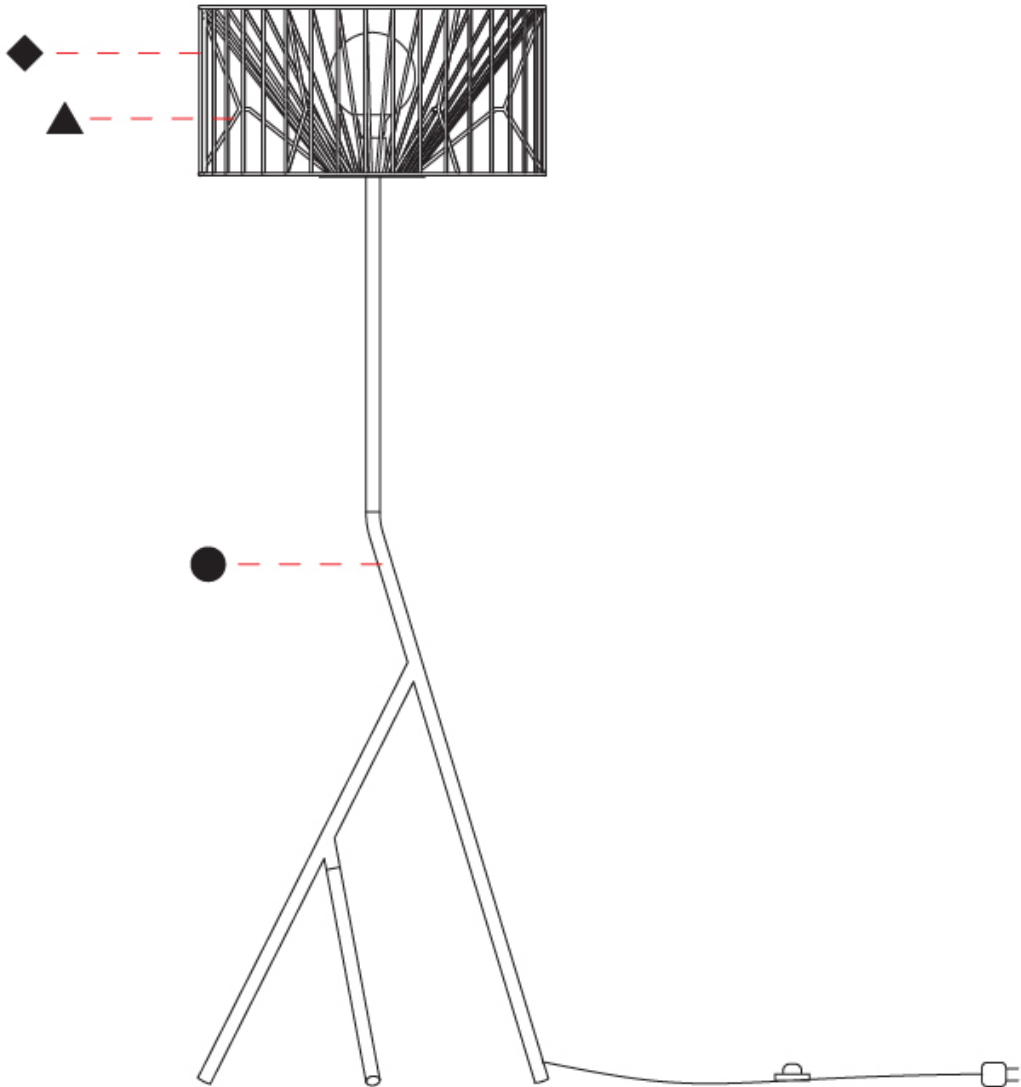

PROJECT

TYPE

SPECIFIER

QUANTITY

DATE

D